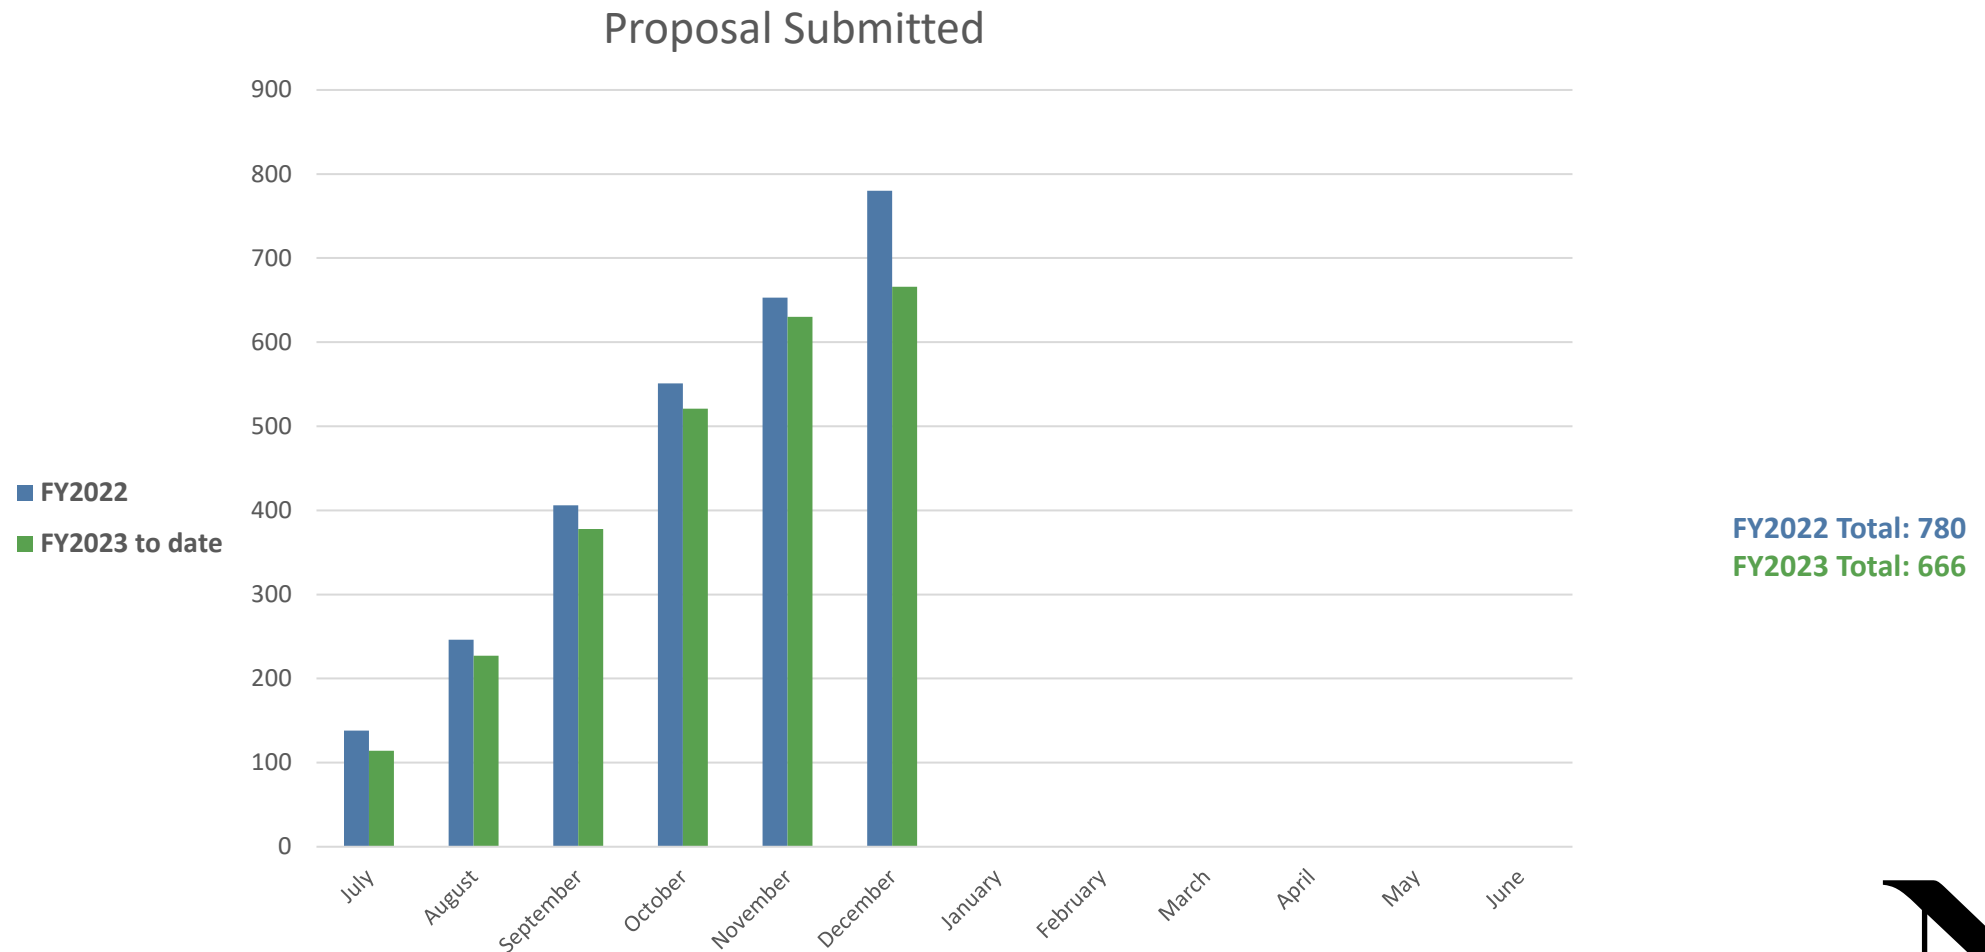

Proposals Submitted

Notes: FY start 07/01 to date (data current as of December 08, 2022)

Notes: Data includes all proposals submitted to sponsor, including the ones pending certification and approval in ePAWs. Report includes Continuation/Progress and Pre-Proposals

Notes: Report doesn't include ORS (other funding) proposals

Source: ePAWs Database

Proposals Submitted - Cumulative

Notes: FY start 07/01 to date (data current as of December 08, 2022)
 Notes: Data includes all proposals submitted to sponsor, including the ones pending certification and approval in ePAWs. Report includes Continuation/Progress and Pre-Proposals
 Notes: Report doesn't include ORS (other funding) proposals
 Source: ePAWs Database