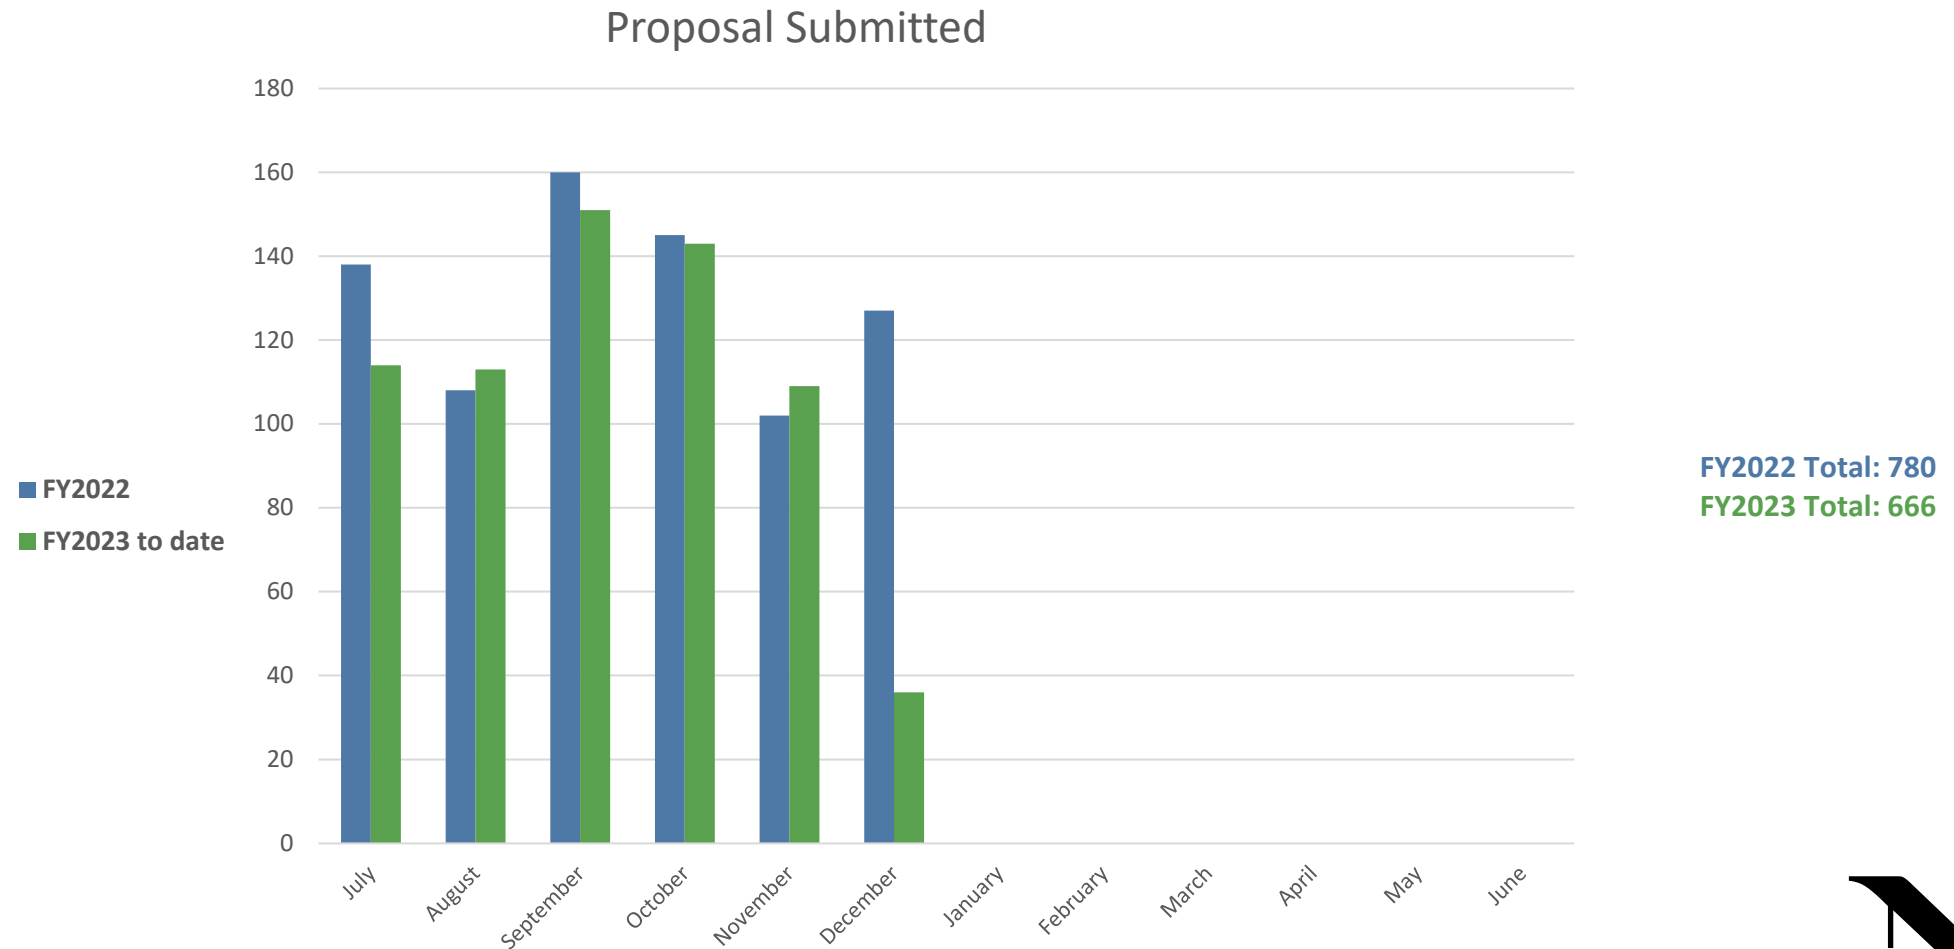

Proposals Submitted

Notes: FY start 07/01 to date (data current as of December 08, 2022)

Notes: Data includes all proposals submitted to sponsor, including the ones pending certification and approval in ePAWs. Report includes Continuation/Progress and Pre-Proposals

Notes: Report doesn't include ORS (other funding) proposals

Source: ePAWs Database

Proposals Submitted - Cumulative

Notes: FY start 07/01 to date (data current as of December 08, 2022)
 Notes: Data includes all proposals submitted to sponsor, including the ones pending certification and approval in ePAWs. Report includes Continuation/Progress and Pre-Proposals
 Notes: Report doesn't include ORS (other funding) proposals
 Source: ePAWs Database