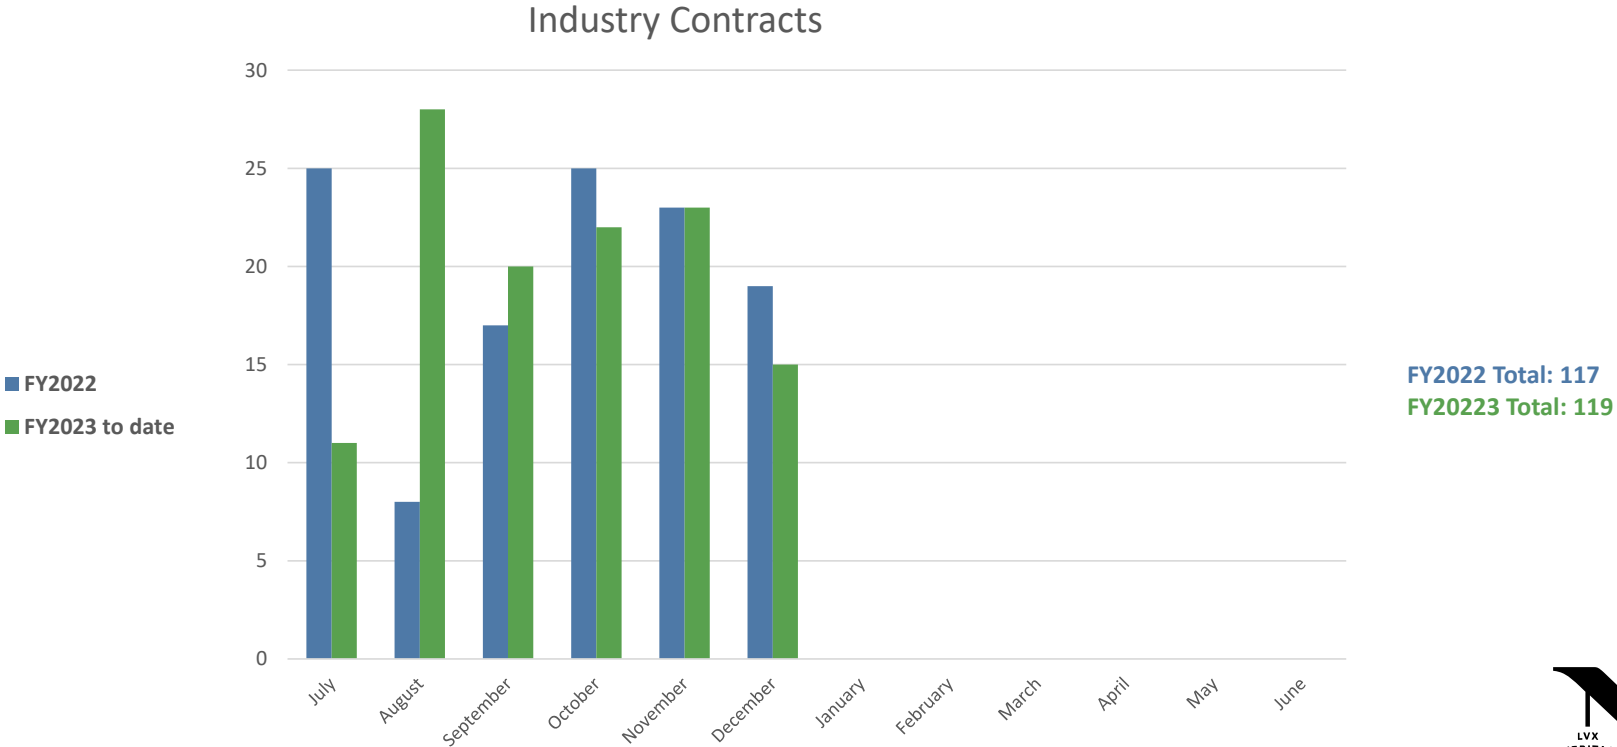

Industry Contracts

Notes: FY start 07/01 to date (data current as of January 12, 2023)
Source: NU-RES SharePoint