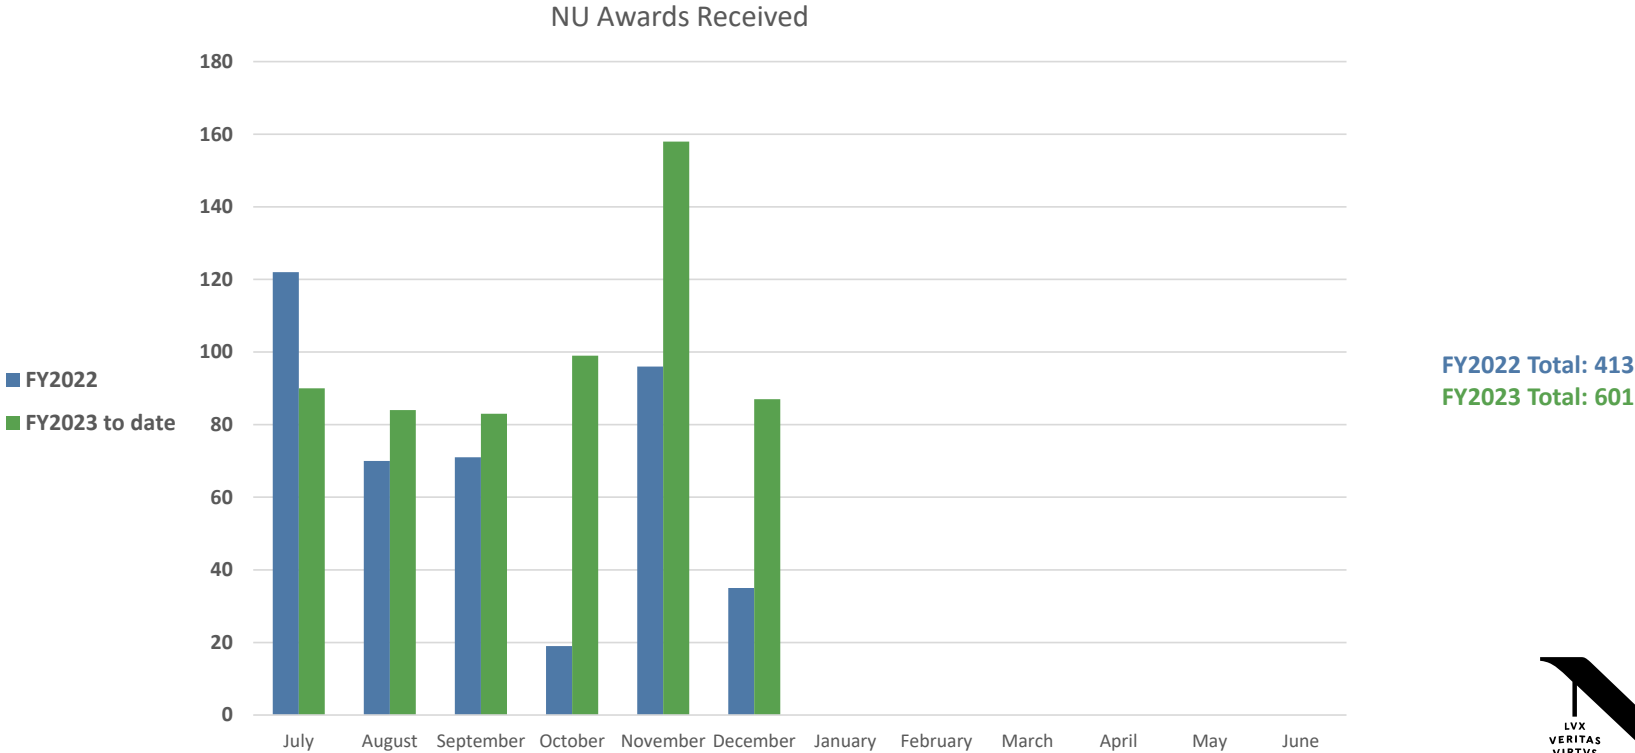

NU Awards Received

Notes: FY start 07/01 to date (data current as of January 12, 2023)
 Notes: Number of Awards Received
 Source: NU-RES SharePoint