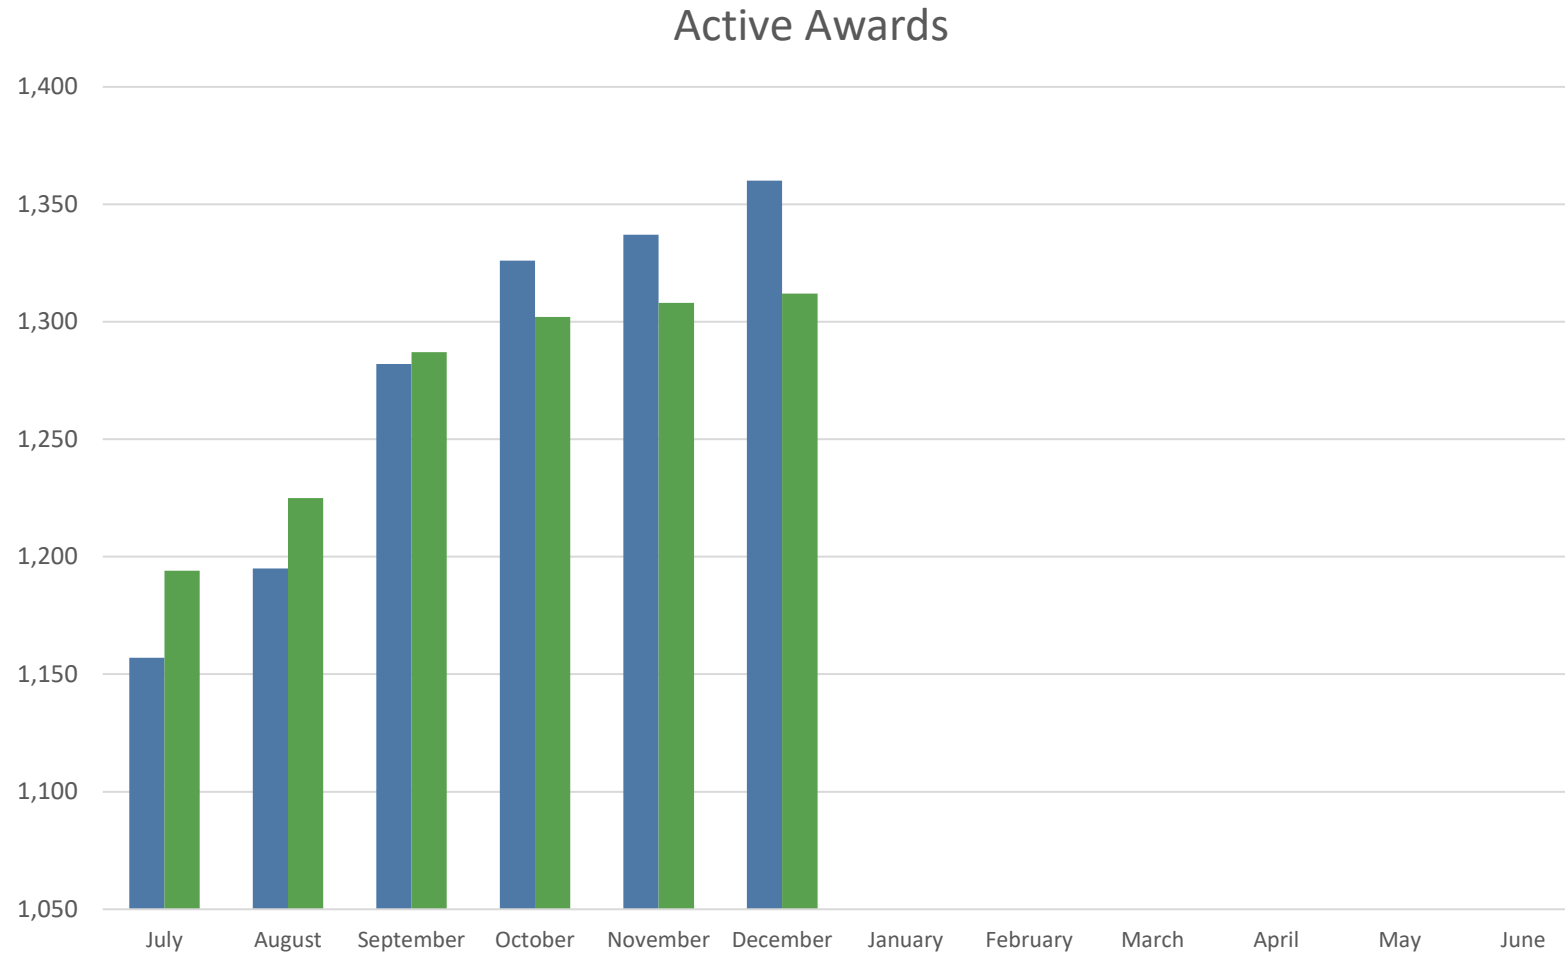

Active Awards

Notes: FY start 07/01 to date (data current as of December 08, 2022)

Notes: Number of active awards is the count of unique records by Lead College. Active awards means award with effective date less than the last day of the FY month and final expiration date greater than the first day of the FY month