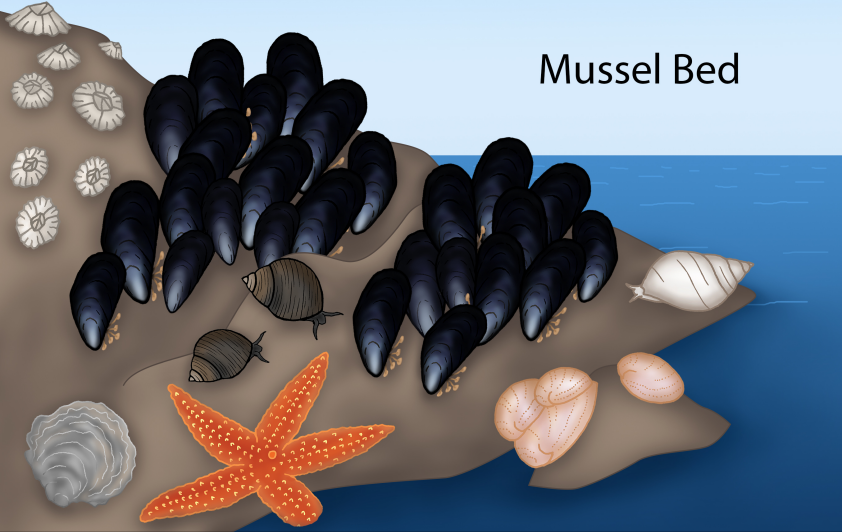

Clam Bed

The Shellfish Beds

Mussel Bed