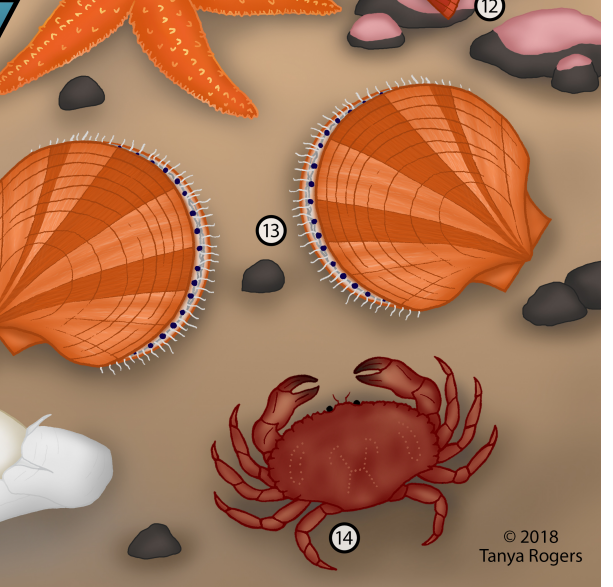

The Shellfish Beds

- 1 Blue mussel
- 2 Acorn barnacle
- 3 European oyster
- 4 Common periwinkle

- 5 Forbes sea star
- 6 Slipper snail
- 7 Dog whelk
- 8 Mud crab

- 9 Eastern oyster
- 10 Rock gunnel
- 11 Northern sea star
- 12 Iceland scallop

- 13 Sea scallop
- 14 Jonah crab
- 15 Moon snail
- 16 Clam worm

- 17 Quahog
- 18 Razor clam
- 19 Surf clam
- 20 Softshell clam

The Shellfish Beds

SHELLFISH BEDS POSTER KEY

Northeastern University
Marine Science Center

#	Common Name	Scientific Name
1	Blue mussel	<i>Mytilus edulis</i>
2	Acorn barnacle	<i>Semibalanus balanoides</i>
3	European oyster	<i>Ostrea edulis</i>
4	Common periwinkle	<i>Littorina littorea</i>
5	Forbes sea star	<i>Asterias forbesi</i>
6	Slipper snail	<i>Crepidula fornicata</i>
7	Atlantic dog whelk	<i>Nucella lapillus</i>
8	Mud crab	<i>Panopeus herbstii</i>
9	Eastern oyster	<i>Crassostrea virginica</i>
10	Rock gunnel	<i>Pholis gunnelus</i>
11	Northern sea star	<i>Asterias vulgaris</i>
12	Iceland scallop	<i>Chlamys islandica</i>
13	Sea scallop	<i>Placopecten magellanicus</i>
14	Jonah crab	<i>Cancer borealis</i>
15	Moon snail	<i>Euspira heros</i>
16	Clam worm	<i>Alitta succinea</i>
17	Quahog	<i>Mercenaria mercenaria</i>
18	Razor clam	<i>Ensis directus</i>
19	Surf clam	<i>Spisula solidissima</i>
20	Soft shell clam	<i>Mya arenaria</i>

This poster was made possible through the generous support of the Massachusetts Bays National Estuary Program

The Shellfish Beds

Mussel Bed

Oyster Bed

Scallop Bed

Clam Bed