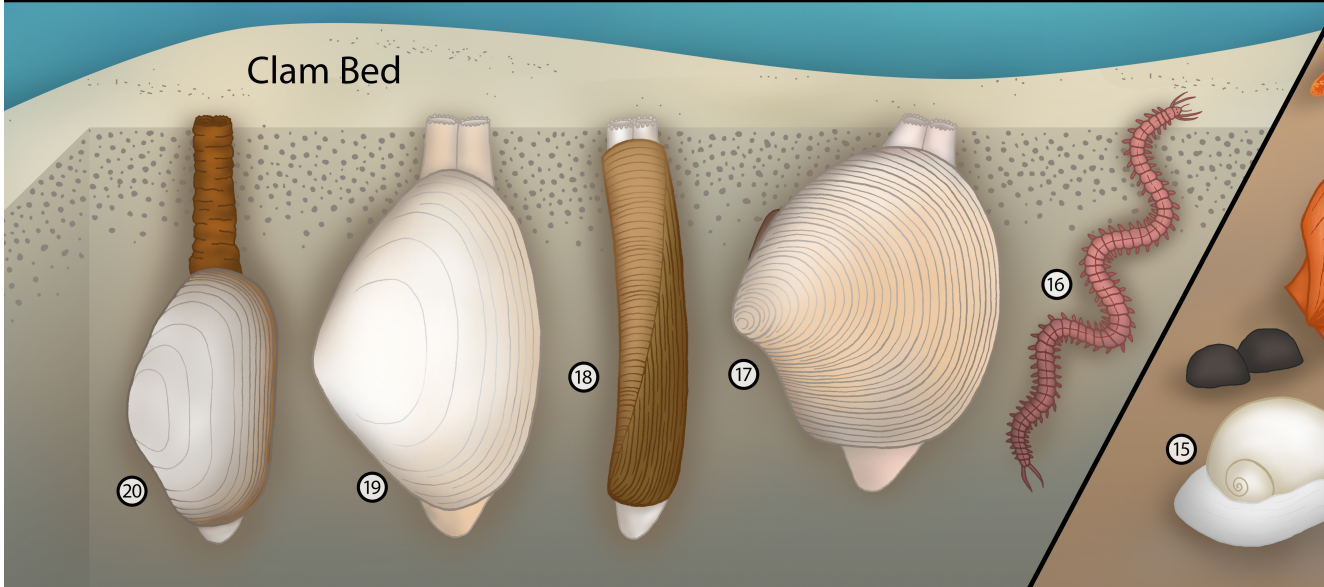

The Shellfish Beds

- 1 Blue mussel
- 2 Acorn barnacle
- 3 European oyster
- 4 Common periwinkle

- 5 Forbes sea star
- 6 Slipper snail
- 7 Dog whelk
- 8 Mud crab

- 9 Eastern oyster
- 10 Rock gunnel
- 11 Northern sea star
- 12 Iceland scallop

- 13 Sea scallop
- 14 Jonah crab
- 15 Moon snail
- 16 Clam worm

- 17 Quahog
- 18 Razor clam
- 19 Surf clam
- 20 Softshell clam

The Shellfish Beds

SHELLFISH BEDS POSTER KEY

Northeastern University
Marine Science Center

#	Common Name	Scientific Name
1	Blue mussel	<i>Mytilus edulis</i>
2	Acorn barnacle	<i>Semibalanus balanoides</i>
3	European oyster	<i>Ostrea edulis</i>
4	Common periwinkle	<i>Littorina littorea</i>
5	Forbes sea star	<i>Asterias forbesi</i>
6	Slipper snail	<i>Crepidula fornicata</i>
7	Atlantic dog whelk	<i>Nucella lapillus</i>
8	Mud crab	<i>Panopeus herbstii</i>
9	Eastern oyster	<i>Crassostrea virginica</i>
10	Rock gunnel	<i>Pholis gunnelus</i>
11	Northern sea star	<i>Asterias vulgaris</i>
12	Iceland scallop	<i>Chlamys islandica</i>
13	Sea scallop	<i>Placopecten magellanicus</i>
14	Jonah crab	<i>Cancer borealis</i>
15	Moon snail	<i>Euspira heros</i>
16	Clam worm	<i>Alitta succinea</i>
17	Quahog	<i>Mercenaria mercenaria</i>
18	Razor clam	<i>Ensis directus</i>
19	Surf clam	<i>Spisula solidissima</i>
20	Soft shell clam	<i>Mya arenaria</i>

This poster was made possible through the generous support of the Massachusetts Bays National Estuary Program

The Shellfish Beds

Mussel Bed

Oyster Bed

Scallop Bed

Clam Bed