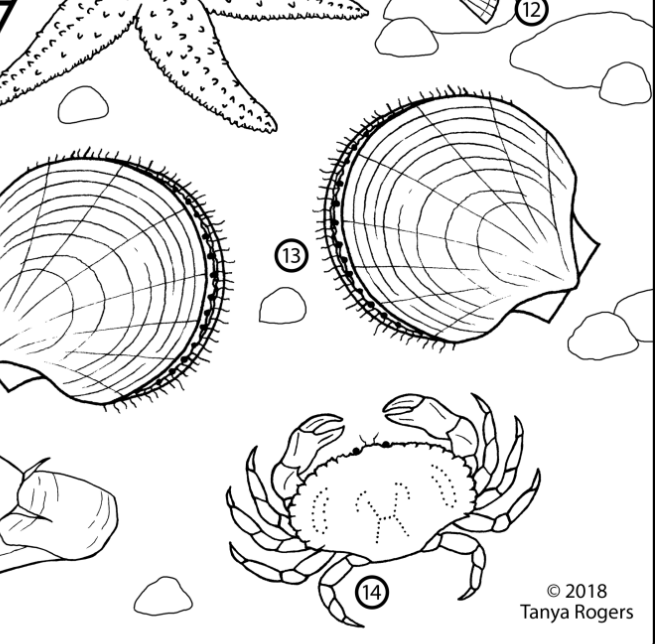

The Shellfish Beds

- 1 Blue mussel
- 2 Acorn barnacle
- 3 European oyster
- 4 Common periwinkle

- 5 Forbes sea star
- 6 Slipper snail
- 7 Dog whelk
- 8 Mud crab

- 9 Eastern oyster
- 10 Rock gunnel
- 11 Northern sea star
- 12 Iceland scallop

- 13 Sea scallop
- 14 Jonah crab
- 15 Moon snail
- 16 Clam worm

- 17 Quahog
- 18 Razor clam
- 19 Surf clam
- 20 Softshell clam

The Shellfish Beds

SHELLFISH BEDS POSTER KEY

Northeastern University
Marine Science Center

#	Common Name	Scientific Name
1	Blue mussel	<i>Mytilus edulis</i>
2	Acorn barnacle	<i>Semibalanus balanoides</i>
3	European oyster	<i>Ostrea edulis</i>
4	Common periwinkle	<i>Littorina littorea</i>
5	Forbes sea star	<i>Asterias forbesi</i>
6	Slipper snail	<i>Crepidula fornicata</i>
7	Atlantic dog whelk	<i>Nucella lapillus</i>
8	Mud crab	<i>Panopeus herbstii</i>
9	Eastern oyster	<i>Crassostrea virginica</i>
10	Rock gunnel	<i>Pholis gunnelus</i>
11	Northern sea star	<i>Asterias vulgaris</i>
12	Iceland scallop	<i>Chlamys islandica</i>
13	Sea scallop	<i>Placopecten magellanicus</i>
14	Jonah crab	<i>Cancer borealis</i>
15	Moon snail	<i>Euspira heros</i>
16	Clam worm	<i>Alitta succinea</i>
17	Quahog	<i>Mercenaria mercenaria</i>
18	Razor clam	<i>Ensis directus</i>
19	Surf clam	<i>Spisula solidissima</i>
20	Soft shell clam	<i>Mya arenaria</i>

This poster was made possible through the generous support of the Massachusetts Bays National Estuary Program

The Shellfish Beds

Mussel Bed

Oyster Bed

Scallop Bed

Clam Bed