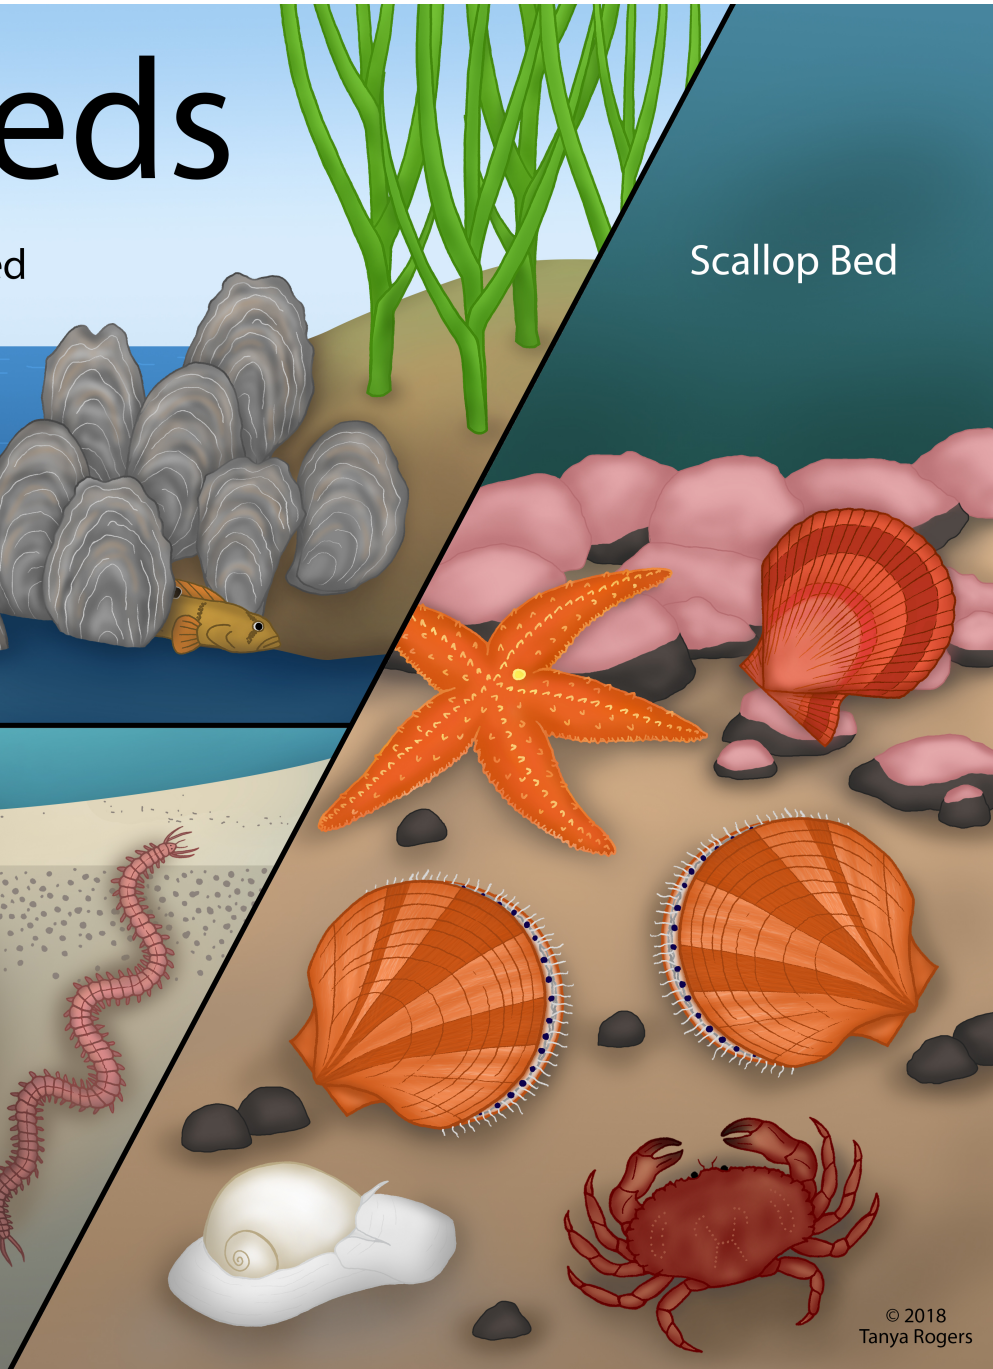

The Shellfish Beds

- 1 Blue mussel
- 2 Acorn barnacle
- 3 European oyster
- 4 Common periwinkle

- 5 Forbes sea star
- 6 Slipper snail
- 7 Dog whelk
- 8 Mud crab

- 9 Eastern oyster
- 10 Rock gunnel
- 11 Northern sea star
- 12 Iceland scallop

- 13 Sea scallop
- 14 Jonah crab
- 15 Moon snail
- 16 Clam worm

- 17 Quahog
- 18 Razor clam
- 19 Surf clam
- 20 Softshell clam

The Shellfish Beds

SHELLFISH BEDS POSTER KEY

Northeastern University
Marine Science Center

#	Common Name	Scientific Name
1	Blue mussel	<i>Mytilus edulis</i>
2	Acorn barnacle	<i>Semibalanus balanoides</i>
3	European oyster	<i>Ostrea edulis</i>
4	Common periwinkle	<i>Littorina littorea</i>
5	Forbes sea star	<i>Asterias forbesi</i>
6	Slipper snail	<i>Crepidula fornicata</i>
7	Atlantic dog whelk	<i>Nucella lapillus</i>
8	Mud crab	<i>Panopeus herbstii</i>
9	Eastern oyster	<i>Crassostrea virginica</i>
10	Rock gunnel	<i>Pholis gunnelus</i>
11	Northern sea star	<i>Asterias vulgaris</i>
12	Iceland scallop	<i>Chlamys islandica</i>
13	Sea scallop	<i>Placopecten magellanicus</i>
14	Jonah crab	<i>Cancer borealis</i>
15	Moon snail	<i>Euspira heros</i>
16	Clam worm	<i>Alitta succinea</i>
17	Quahog	<i>Mercenaria mercenaria</i>
18	Razor clam	<i>Ensis directus</i>
19	Surf clam	<i>Spisula solidissima</i>
20	Soft shell clam	<i>Mya arenaria</i>

This poster was made possible through the generous support of the Massachusetts Bays National Estuary Program

The Shellfish Beds

Mussel Bed

Oyster Bed

Scallop Bed

Clam Bed