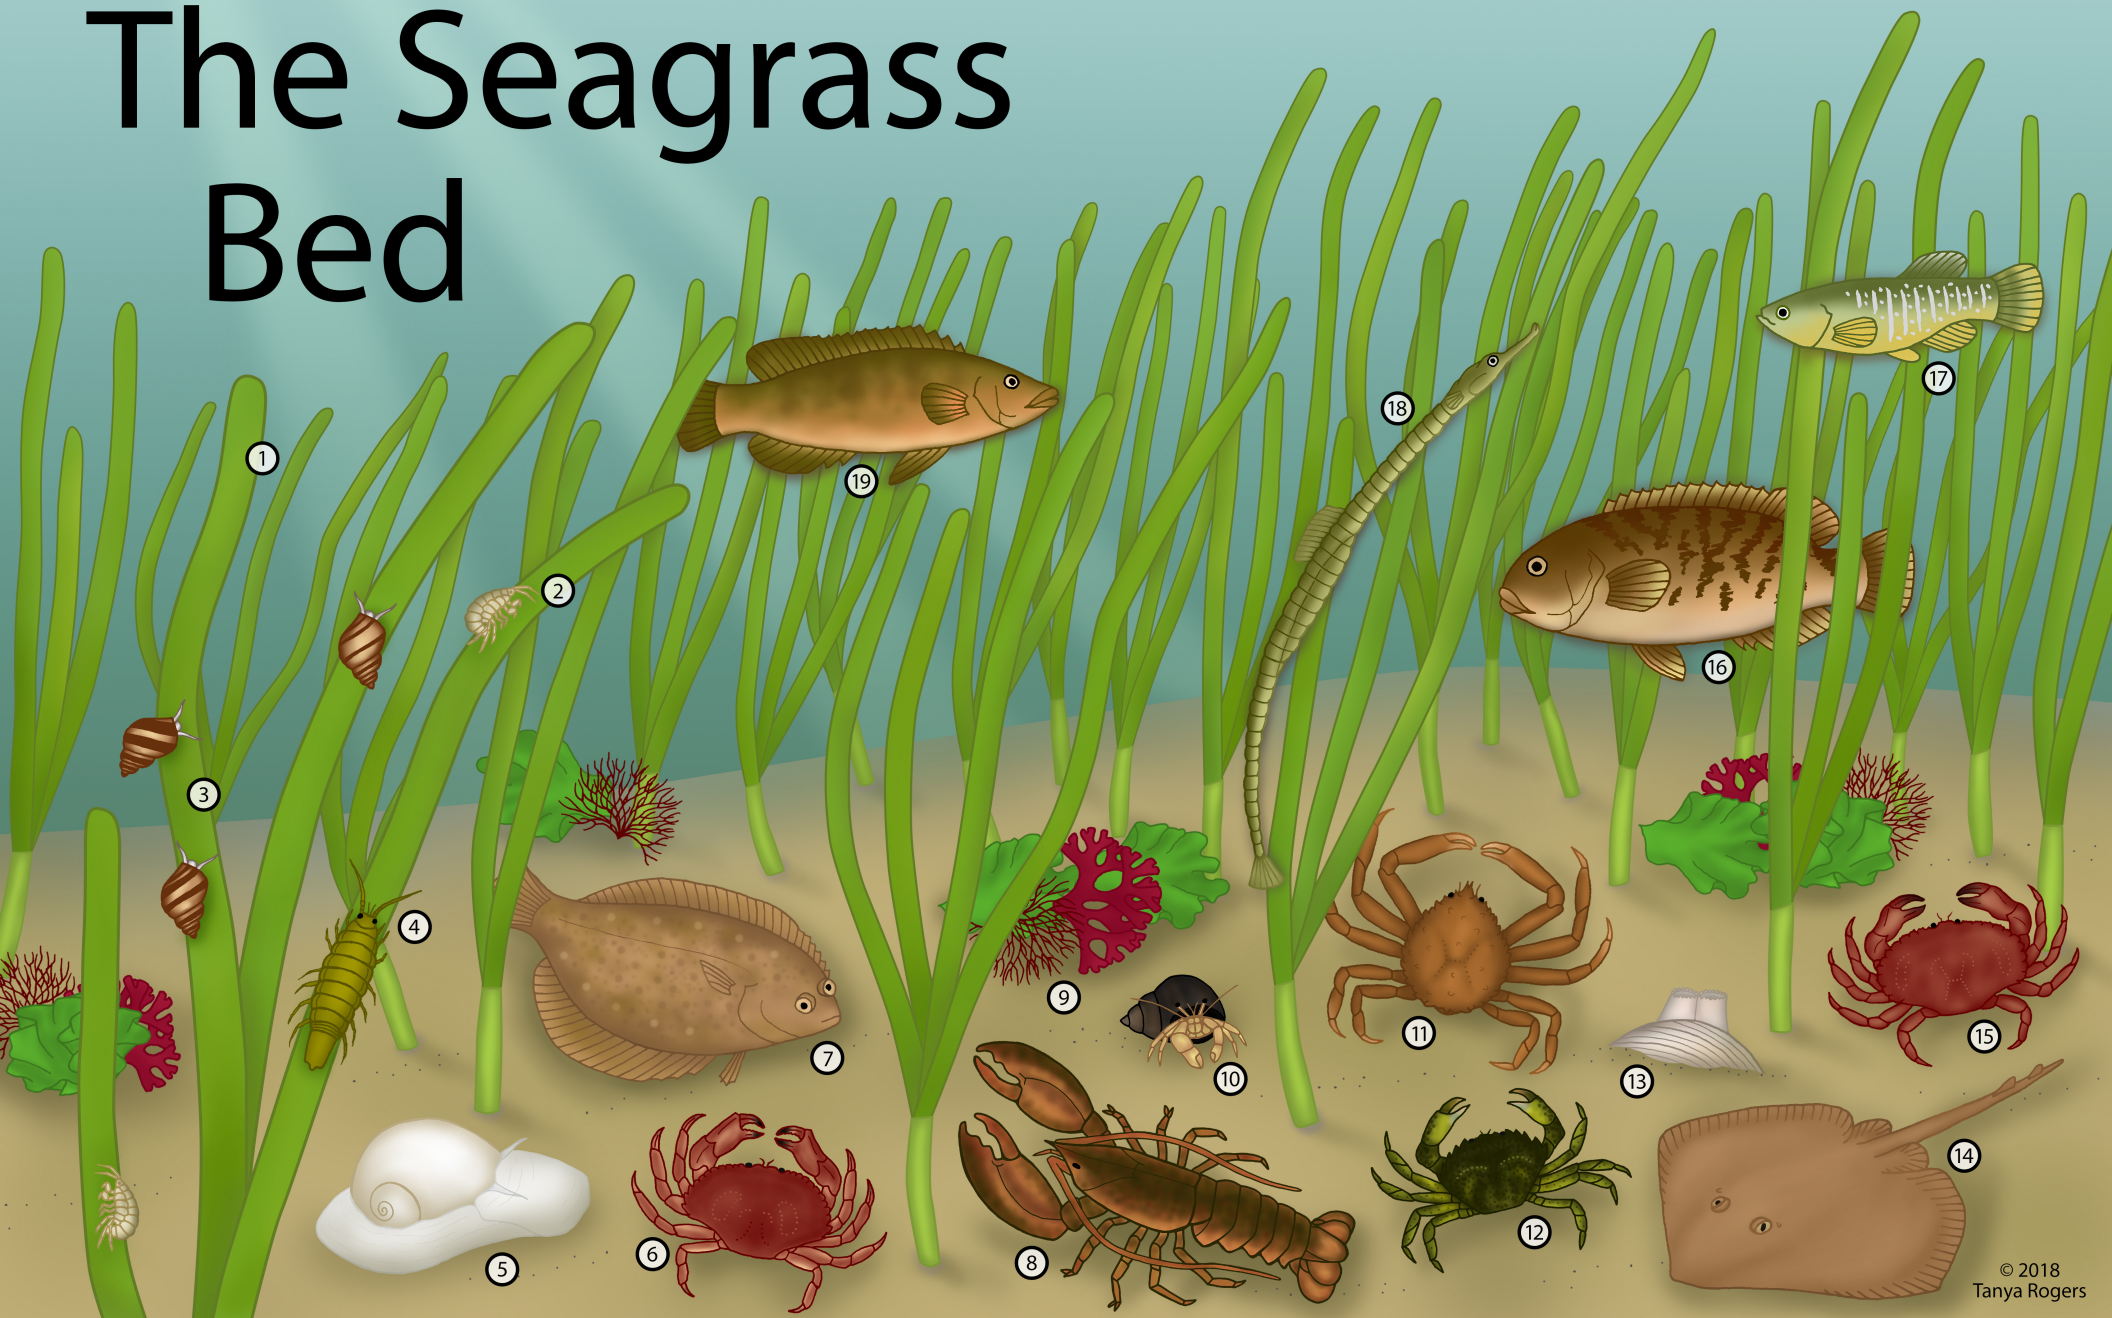

# The Seagrass Bed

© 2018  
Tanya Rogers

1 Eelgrass  
2 Amphipod  
3 Northern lacuna  
4 Isopod

5 Moon snail  
6 Rock crab  
7 Winter flounder  
8 American lobster

9 Drift algae  
10 Hermit crab  
11 Spider crab  
12 Green crab

# The Seagrass Bed

# SEAGRASS BED POSTER KEY

Northeastern University  
Marine Science Center

| #  | Common Name             | Scientific Name                      |
|----|-------------------------|--------------------------------------|
| 1  | Eelgrass                | <i>Zostera marina</i>                |
| 2  | Amphipod                | Order Amphipoda                      |
| 3  | Northern lacuna         | <i>Lacuna vincta</i>                 |
| 4  | Isopod                  | <i>Idotea balthica</i>               |
| 5  | Moon snail              | <i>Euspira heros</i>                 |
| 6  | Rock crab               | <i>Cancer irroratus</i>              |
| 7  | Winter flounder         | <i>Pseudopleuronectes americanus</i> |
| 8  | American Lobster        | <i>Homarus americanus</i>            |
| 9  | Drift algae             |                                      |
| 10 | Long-clawed hermit crab | <i>Pagurus longicarpus</i>           |
| 11 | Spider crab             | <i>Libinia emarginata</i>            |
| 12 | Green crab              | <i>Carcinus maenas</i>               |
| 13 | Quahog                  | <i>Mercenaria mercenaria</i>         |
| 14 | Skate                   | <i>Raja sp.</i>                      |
| 15 | Jonah crab              | <i>Cancer borealis</i>               |
| 16 | Tautog                  | <i>Tautoga onitis</i>                |
| 17 | Mummichog               | <i>Fundulus heteroclitus</i>         |
| 18 | Northern pipefish       | <i>Syngnathus fucus</i>              |
| 19 | Cunner                  | <i>Tautoglabrus adspersus</i>        |